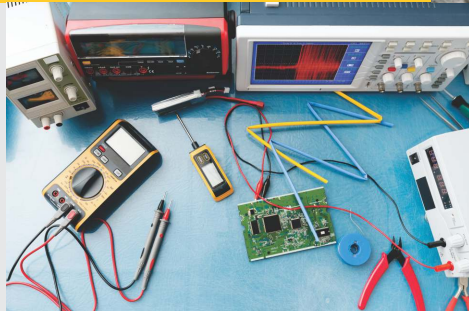

INDUSTRIES WE WORK WITH

- | Wind
- | Solar
- | Automobile
- | Aviation
- | Assembly
- | Infrastructure
- | Power
- | Heavy Engineering
- | Ship Building

UNIQUE ADVANTAGES

- | Repairing Calibrations Under One Roof
- | Torque Wrenches Calibration
  Upto 3000nm Under NABL Scope
- | Torque Multipliers Calibration
  Upto 4000nm Under NABL Scope
- | Cost Effective
- | Reliable & Prompt Service
- | Genuine Spares Used In Repairing

25+ YEARS EXPERIENCE

ACCURACY THE BACKBONE OF SUPERIOR SPEEDY OPERATIONS

Address:

S.No.81/5,Kiran Industrial Estate,
J Block, Shed No.1,
Shivane, Pune - 411023.

Tel:(+91) 20 25294247/48
Mob:09371039643.

E-mail: info@torquerepairs.com | **Website:** www.torquerepairs.com